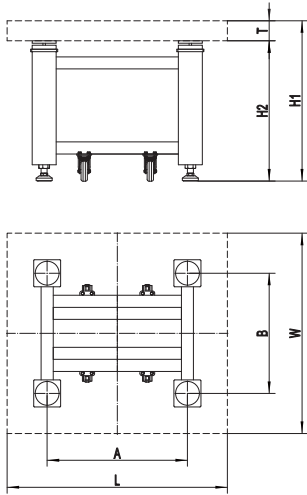

Selection Table:

Model	Size(mm)	Thickness(mm)	Tabletop Weight(Kg)	Table Feet Area(mm)	Supports Load(Kg)	Notes
ZTP09-06	900×600×800	100	65	120×120	400	4 legs
ZTP10-08	1000×800×800	100	96	120×120	400	4 legs
ZTP12-06	1200×600×800	100	86	120×120	400	4 legs
ZTP12-08	1200×800×800	100	115	120×120	400	4 legs
ZTP12-09	1200×900×800	100	130	120×120	400	4 legs
ZTP12-10	1200×1000×800	100	144	120×120	400	4 legs
ZTP12-12	1200×1200×800	100	173	120×120	400	4 legs
ZTP15-09N	1500×900×800	100	189	160×160	600	4 legs
ZTP15-10N	1500×1000×800	100	210	160×160	600	4 legs
ZTP15-12N	1500×1200×800	100	252	160×160	600	4 legs
ZTP15-15N	1500×1500×800	100	315	160×160	600	4 legs
ZTP18-09	1800×900×800	200	227	160×160	800	4 legs
ZTP18-10	1800×1000×800	200	252	160×160	800	4 legs
ZTP18-12	1800×1200×800	200	302	160×160	800	4 legs
ZTP18-15	1800×1500×800	200	378	160×160	800	4 legs
ZTP20-10	2000×1000×800	200	280	160×160	800	4 legs
ZTP20-12	2000×1200×800	200	336	160×160	800	4 legs
ZTP20-15	2000×1500×800	200	420	160×160	800	4 legs
ZTP24-12	2400×1200×800	200	403	160×160	800	4 legs
ZTP24-15	2400×1500×800	200	504	160×160	800	4 legs
ZTP24-18	2400×1800×800	200	605	160×160	800	4 legs
ZTP30-12	3000×1200×800	300	601	160×160	1200	6 legs
ZTP30-15	3000×1500×800	300	752	160×160	1200	6 legs
ZTP35-12	3500×1200×800	300	701	160×160	1200	6 legs
ZTP35-15	3500×1500×800	300	877	160×160	1200	6 legs

Drawing:

4 legs